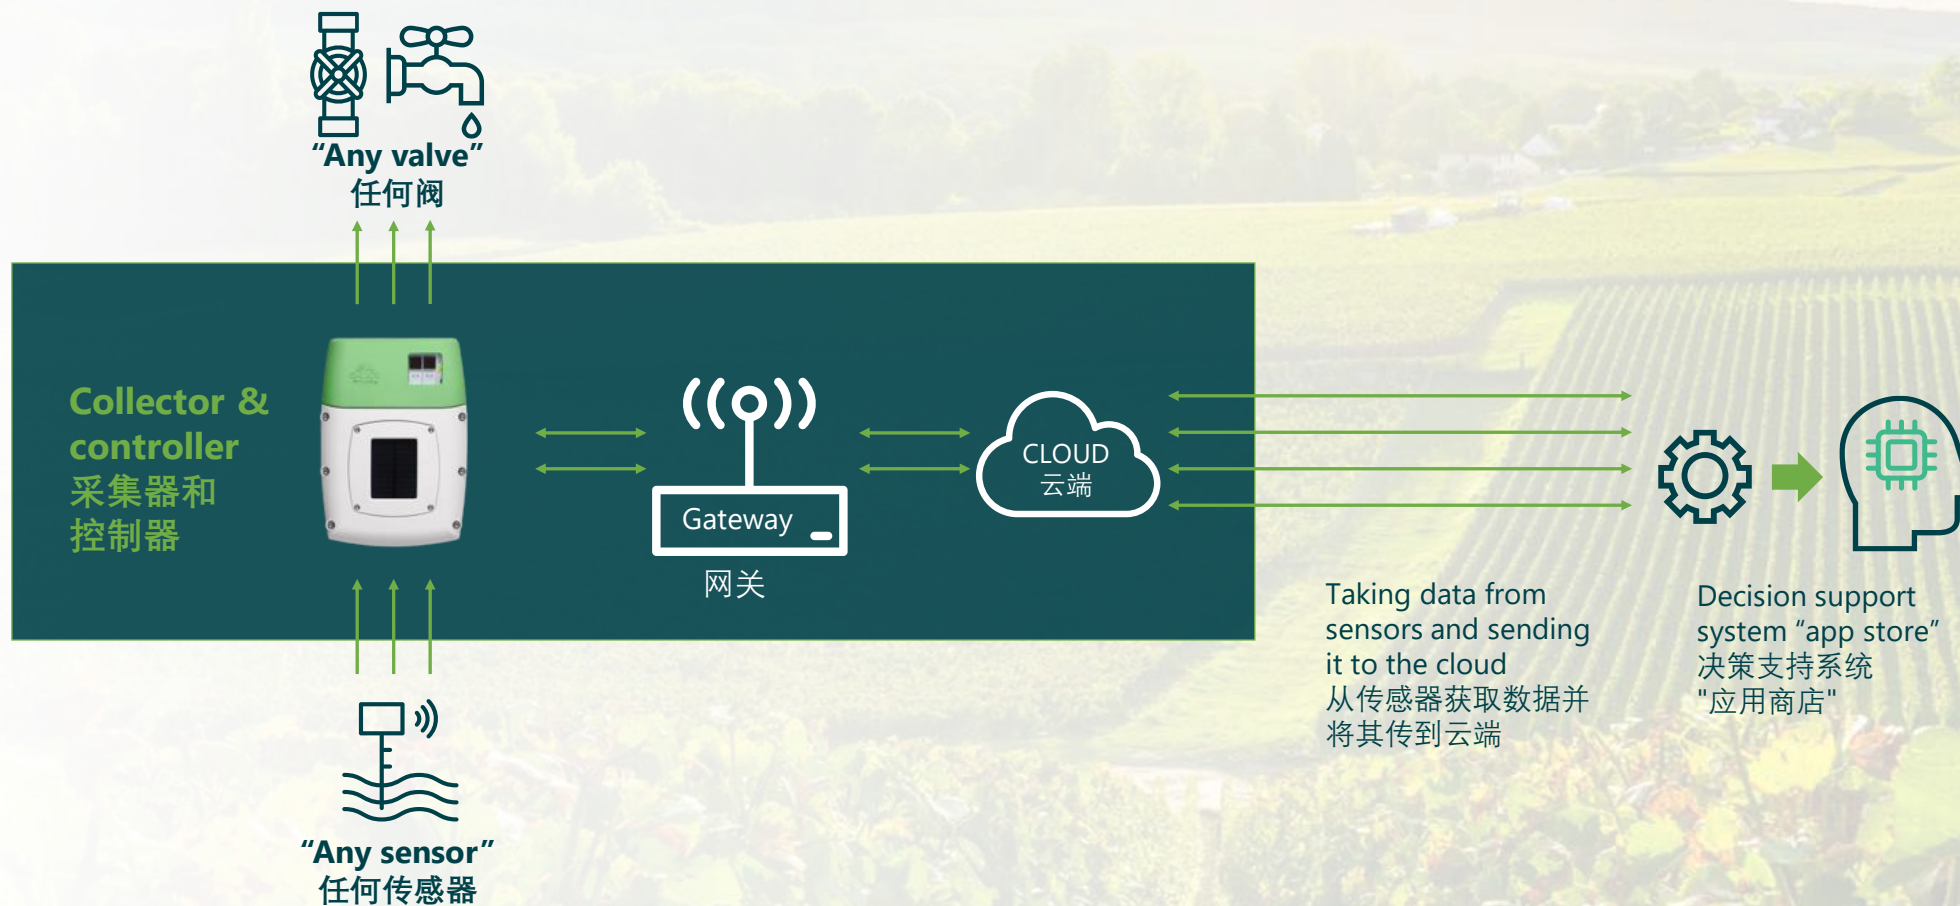

Our key focus 我们的关键重点

Transforming data to productivity

使数据化为生产力

The ultimate sensing and control platform for IoT

物联网的终极传感控制平台

Major sustainability impact in agriculture 对农业的可持续性产生重大影响

✓ Eliminate batteries
去除电池

✓ Reduce wiring
减少布线

✓ Minimal visits to the field
到田间的次数降到最小

✓ Save water
省水

✓ Reduce chemicals
减少化学品

✓ Improve yield
提高产量

✓ Save Cost
节约成本

Powering global IoT sustainability initiatives

Sol Chip's ESG Mapping