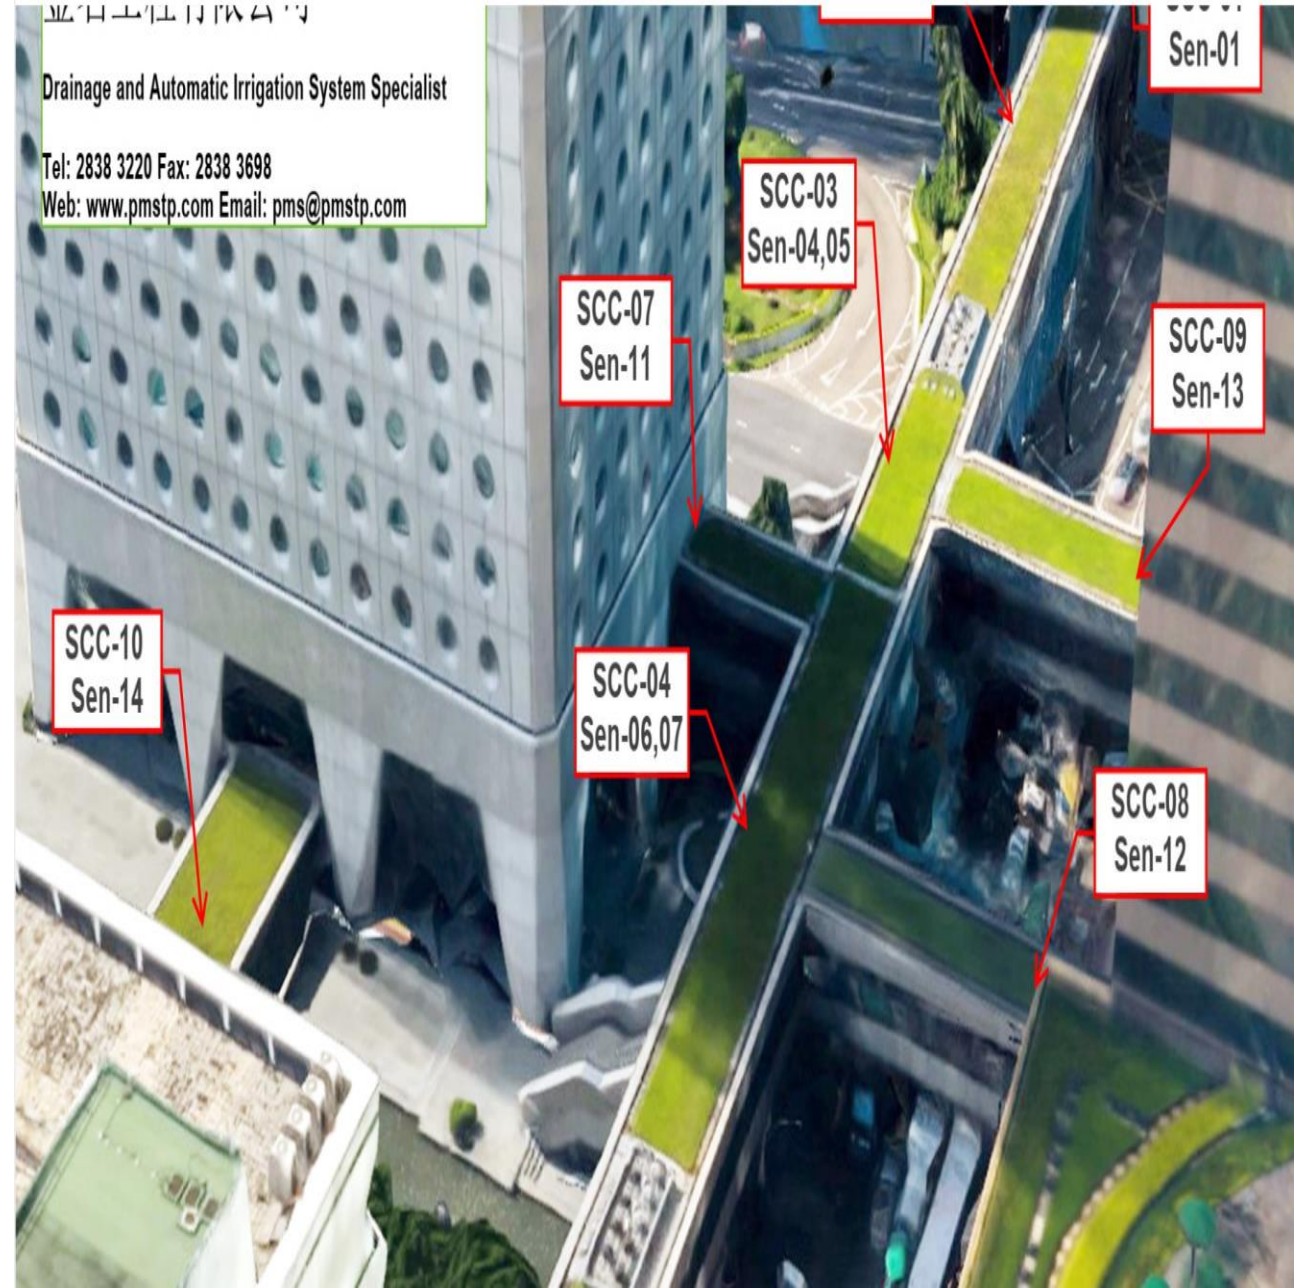

Campus Gardening 居住区园艺

HKLand Campus Gardening Case

香港置地住宅区园艺案例

Hongkong Land - a property investment, management and development group, commercial and residential property interests across Asia

香港置地：物业投资、管理和开发集团，其商业和住宅物业资产遍布亚洲

Since 2017 using dozens of SCCs (old generation devices) to monitor ground moisture around building campus public areas

香港置地自2017年以来，就使用数十台Sol Chip上一代设备监测大楼公共区域周围的地面湿度

Maintenance free – no need to replace batteries
免维护 - 无需更换电池

Robust communication 稳固的通信