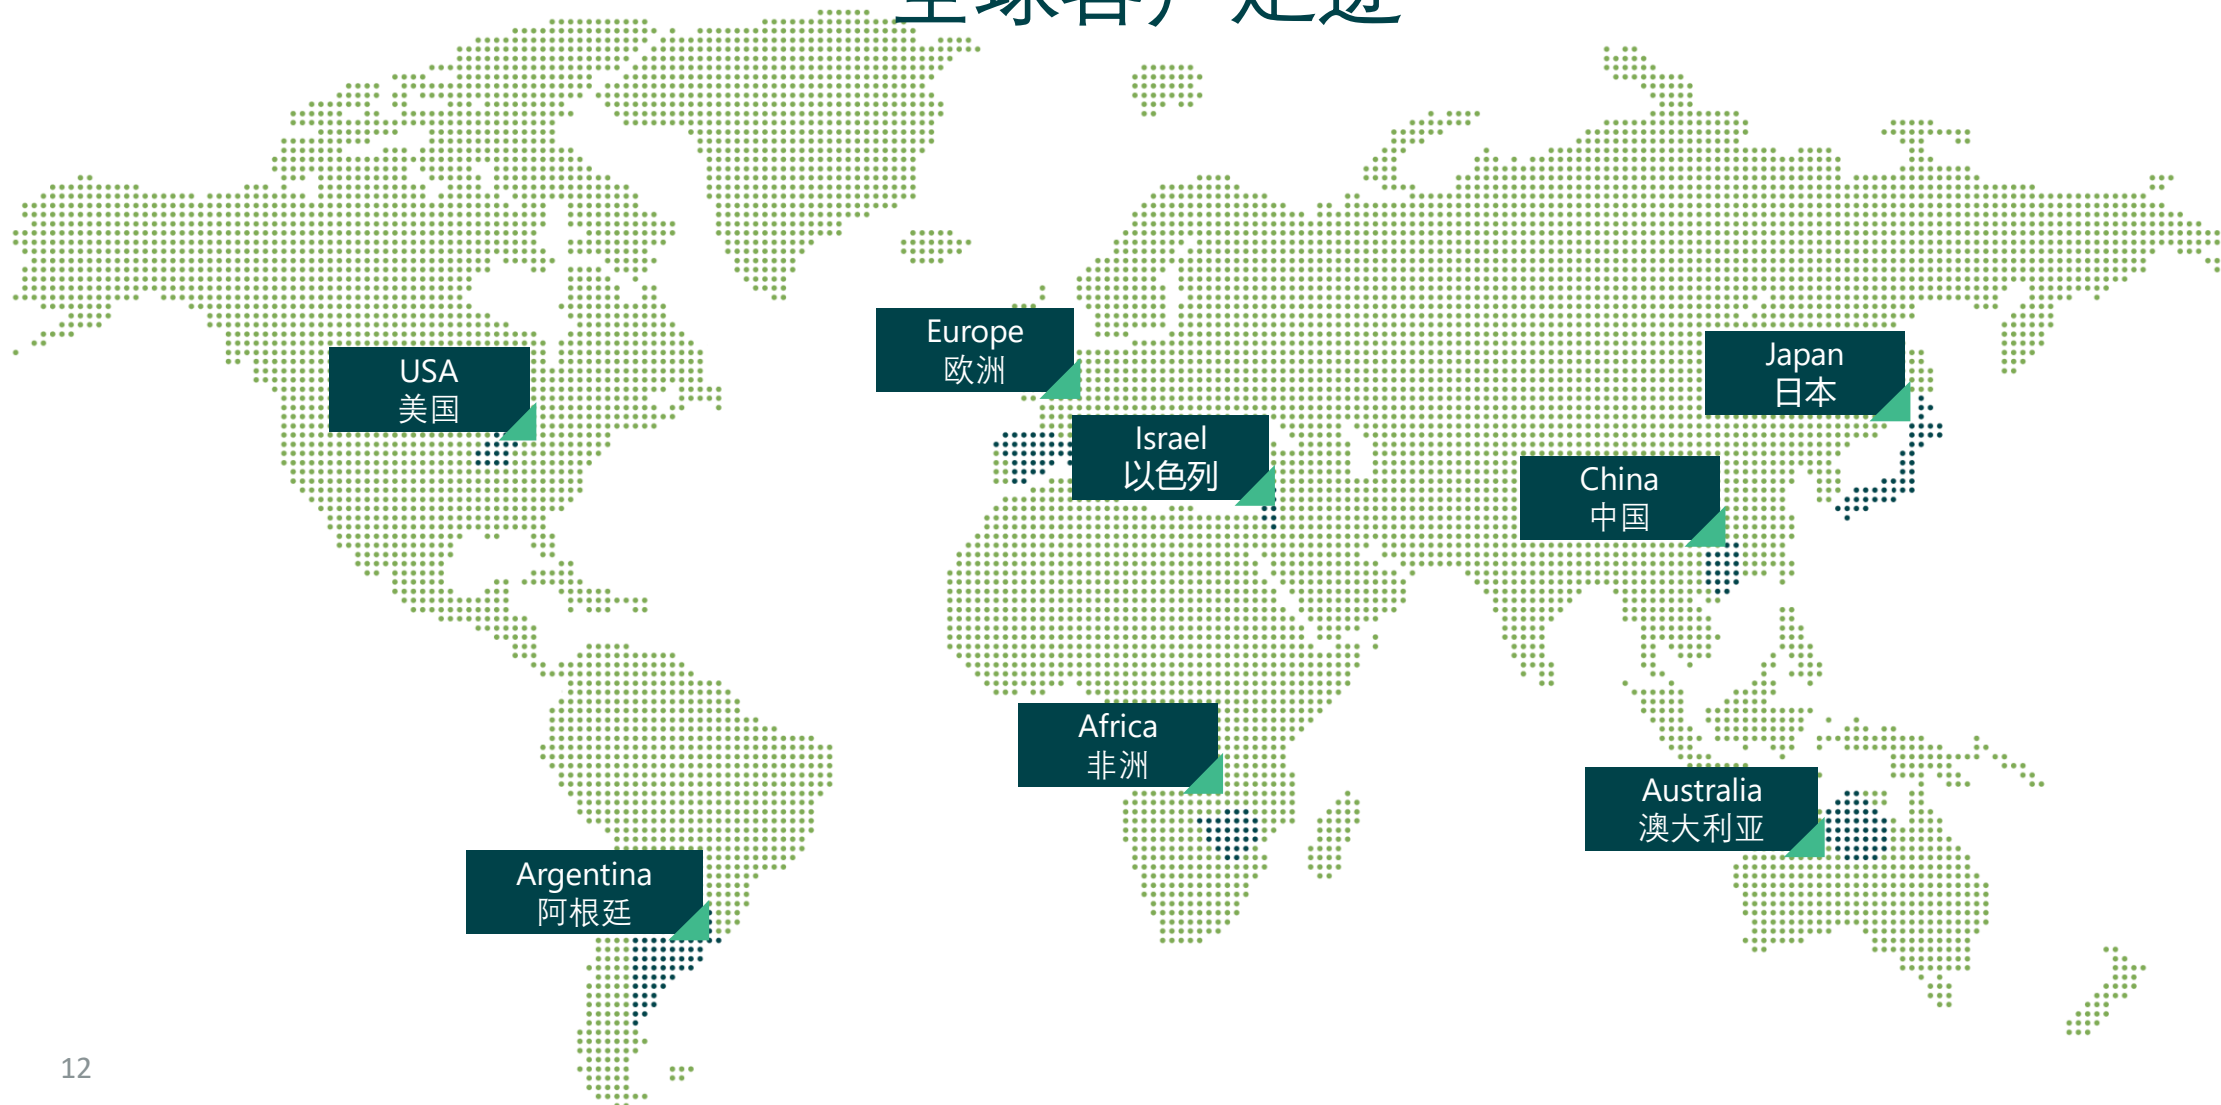

Our unique differentiators

我们独特的差异化优势

Company snapshot 公司简介

Israeli company 以色列公司

Owned by VCs and private investors 由风险投资公司和私人投资人所有

Wide patent portfolio 广的专利组合

Moving from early sales to global deployment 正从早期销售进展至全球部署

Hundreds of systems installed worldwide 在世界各地已有数百系统的安装

Our Worldwide Customers

全球客户足迹

Highly experienced management team

经验丰富的高管团队

Teddy Golan
CEO 首席执行官

- Vast experience in Water, Energy, Environment, Cleantech & Agtech markets
- Numerous CEO and Biz Dev Positions (IDE, Tahal, Ludan, Rimon, AMS)
- Capital Markets experience
- LLM Commercial Law