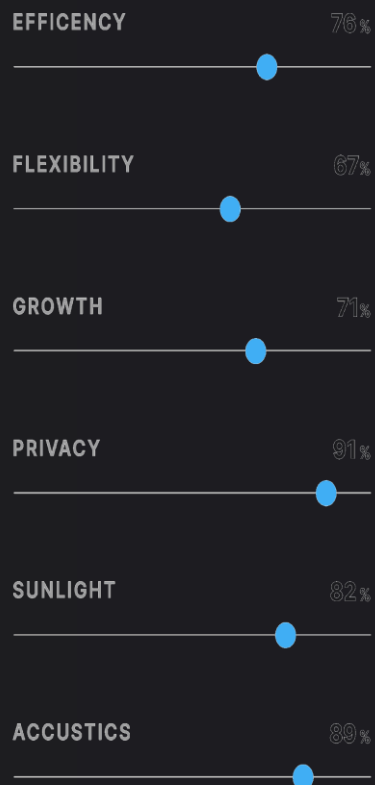

The Technology 技术

AI based layout space planning design engine that generates 1,000s of different plans, compares the alternatives, optimizes the results and provides the best options tailored to the specs instantly

人工智能驱动的建筑平面布局规划设计引擎，可生成千种不同的方案，供使用者比较备选并优化结果，即时提供针对既定条件设计的最佳选择