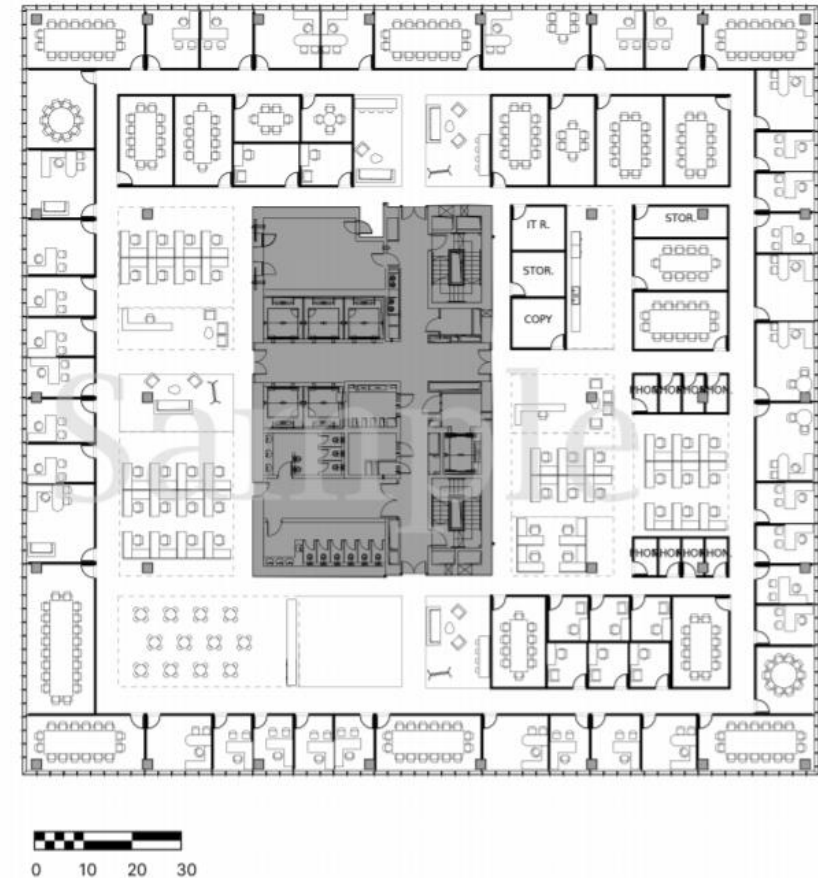

Office Test-Fit 办公室平面布局适合测试

Accelerating Lease Cycle 加快租赁周期

Tailored Test-Fit for ANY Prospect 为任何潜在客户定制布局适合测试

- ✓ Scalable for each prospect
  可针对每个潜在客户扩展
- ✓ Customized 2D layout alternatives
  定制的平面布局方案
- ✓ 3D Rendering 三维效果图
- ✓ Comparison analysis 比较分析
- ✓ Quantity take-off 工程估算
- ✓ TI Assessment 评估