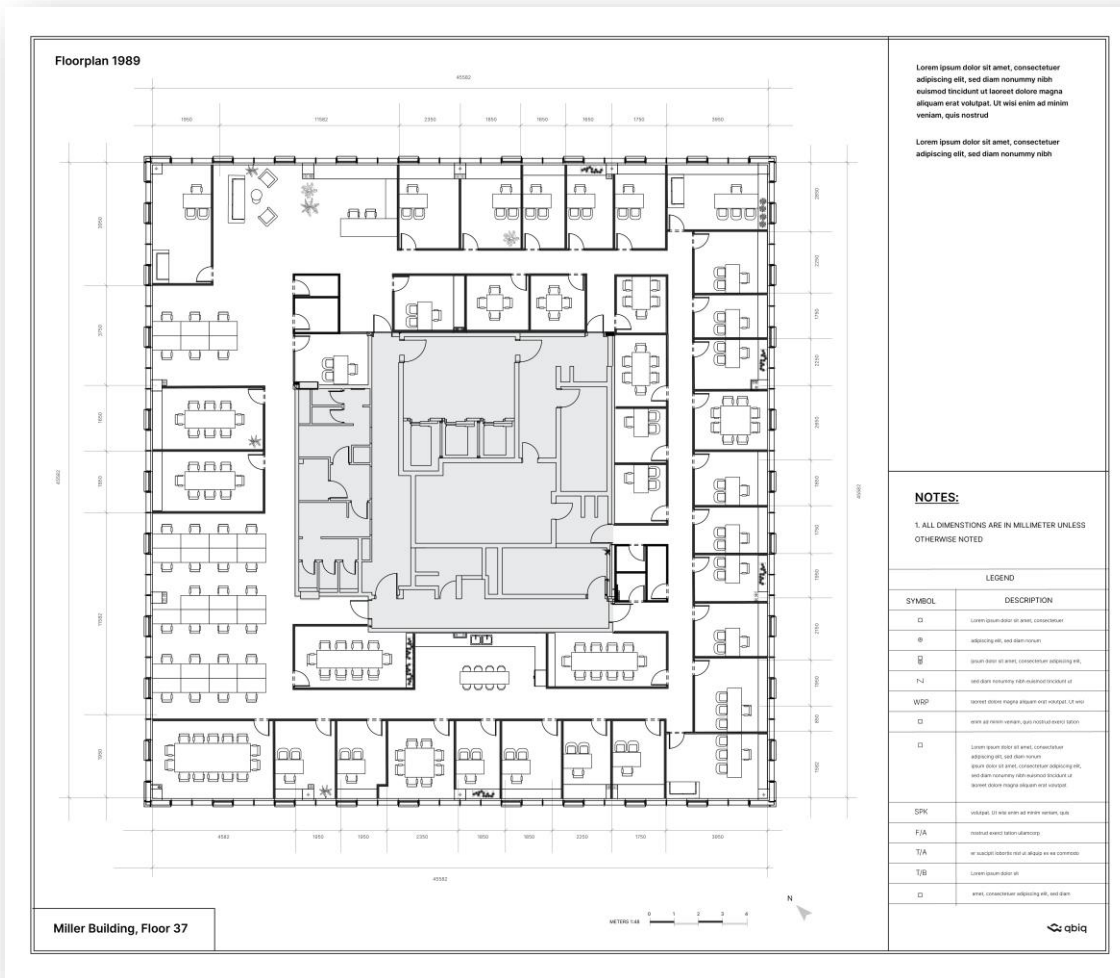

Layout Planning Done in Seconds by Qbiq: 由Qbiq在几秒内完成平面布局规划

- **Speed** Fastest in the industry
  速度: 行业中最快
- **Performance** Algorithm based optimization
  性能: 由算法驱动的性能优化
- **Data** Benchmark vs common practice
  数据: 基准相对惯例
- **Accessibility** For everyone, not just architects
  可用性: 不仅限于建筑师, 所有人都能用