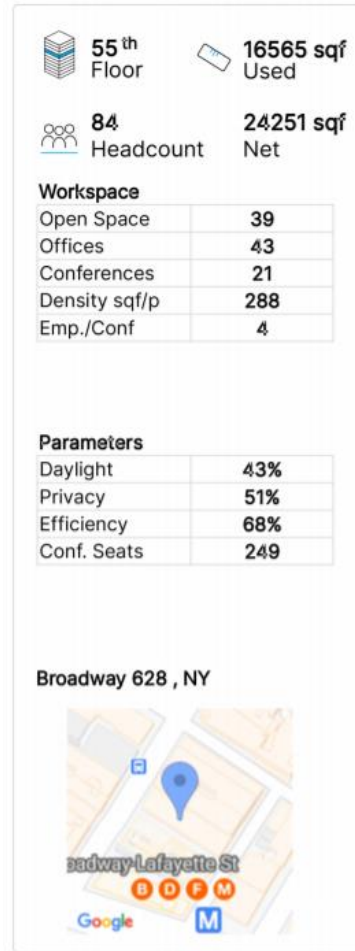

Office Test-Fit 办公室平面布局适合测试

Occupancy Performance Study 占用性能研究

Initial Planning Phase 初步规划阶段

- ✓ Evaluation of core design alternatives
评估核心设计备选方案
- ✓ Capacity & efficiency study
容纳和效率研究
- ✓ Mullions & columns impact analysis
竖框和柱子的冲击分析
- ✓ Comparison vs Industry benchmarks, marketing needs and typical programs
对标行业基准、营销需求和典型项目的结果

Office Test-Fit 办公室平面布局适合测试

Accelerating Lease Cycle 加快租赁周期

Tailored Test-Fit for ANY Prospect 为任何潜在客户定制布局适合测试

- ✓ Scalable for each prospect
可针对每个潜在客户扩展
- ✓ Customized 2D layout alternatives
定制的平面布局方案
- ✓ 3D Rendering 三维效果图
- ✓ Comparison analysis 比较分析
- ✓ Quantity take-off 工程估算
- ✓ TI Assessment 评估