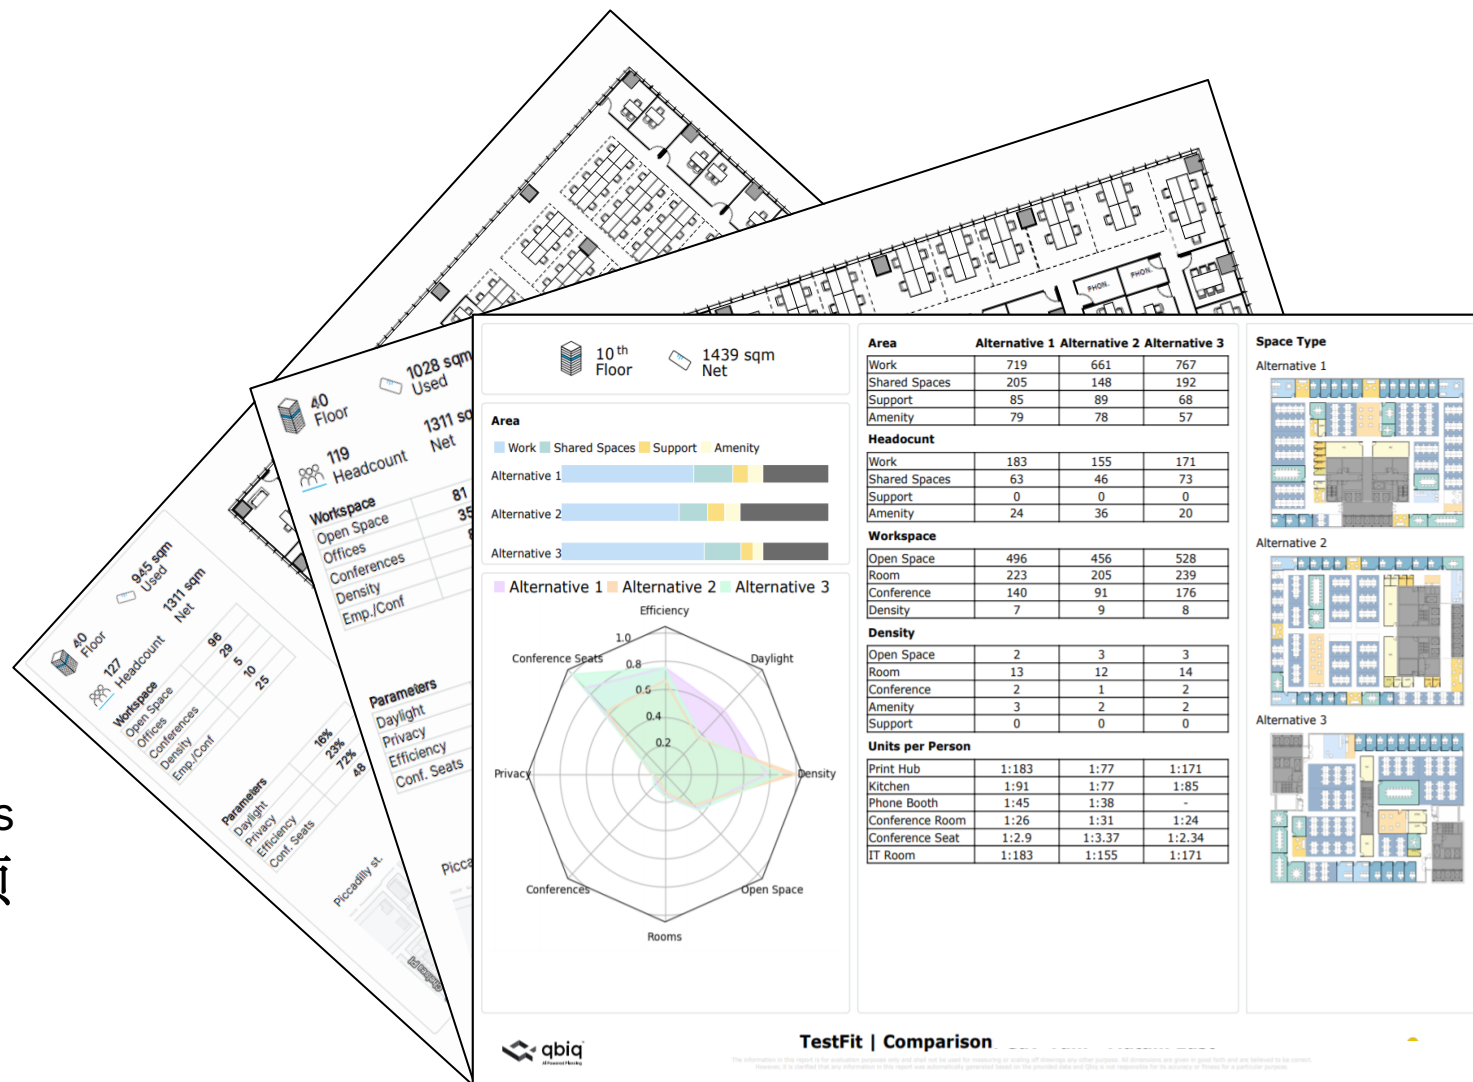

Real-Estate Layout Planning Done in Seconds

数秒内完成房产平面布局规划

The Technology 技术

AI based layout space planning design engine that generates 1,000s of different plans, compares the alternatives, optimizes the results and provides the best options tailored to the specs instantly

人工智能驱动的建筑平面布局规划设计引擎，可生成千种不同的方案，供使用者比较备选并优化结果，即时提供针对既定条件设计的最佳选择

Layout Planning Done in Seconds by Qbiq: 由Qbiq在几秒内完成平面布局规划

- **Speed** Fastest in the industry
速度: 行业中最快
- **Performance** Algorithm based optimization
性能: 由算法驱动的性能优化
- **Data** Benchmark vs common practice
数据: 基准相对惯例
- **Accessibility** For everyone, not just architects
可用性: 不仅限于建筑师, 所有人都能用

Office Test-Fit 办公室平面布局适合测试

Occupancy Performance Study 占用性能研究

Initial Planning Phase 初步规划阶段

- ✓ Evaluation of core design alternatives
评估核心设计备选方案
- ✓ Capacity & efficiency study
容纳和效率研究
- ✓ Mullions & columns impact analysis
竖框和柱子的冲击分析
- ✓ Comparison vs Industry benchmarks, marketing needs and typical programs
对标行业基准、营销需求和典型项目的结果

Office Test-Fit 办公室平面布局适合测试

Accelerating Lease Cycle 加快租赁周期

Tailored Test-Fit for ANY Prospect 为任何潜在客户定制布局适合测试

- ✓ Scalable for each prospect
可针对每个潜在客户扩展
- ✓ Customized 2D layout alternatives
定制的平面布局方案
- ✓ 3D Rendering 三维效果图
- ✓ Comparison analysis 比较分析
- ✓ Quantity take-off 工程估算
- ✓ TI Assessment 评估